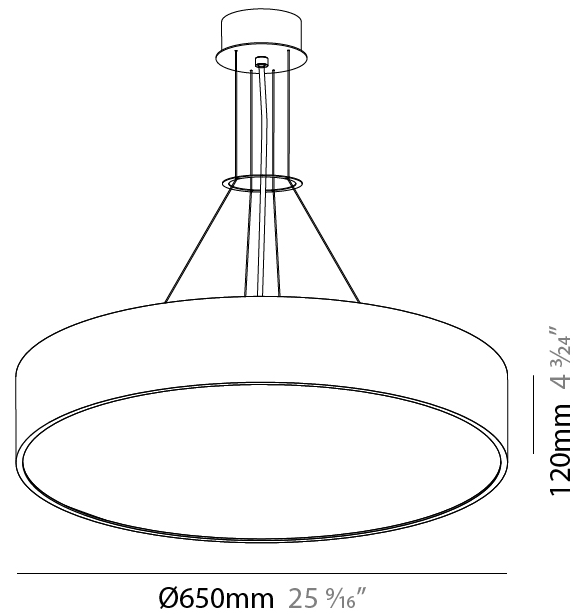

PHYSICAL

Shape: Round _____
Diameter (mm): 650 _____
Diameter (in): 25 ³/₁₆ _____
Depth (mm): 120 _____
Depth (in): 4 ¹/₄ _____
Max. Overall Height (mm): 2120 _____
Max. Overall Height (in): 83 ⁷/₁₆ _____
Light Distribution: Direct / Indirect _____
Weight (kg): 8.8 _____
Weight (lbs): 19.4 _____
Diffuser: PMMA - Opal or Micro-Prism _____
Fixture Finish: SSR / BKV / CWI / CRY / HAB / UFT / ITA / RUA / FTG / MYG / LOD / PUS / FRO / FUP / KIA / POP / BLS / SPG / MEY / GOH / GUM / CHC / COM / ABZ / JAG / OBR / MOS / ROR _____
Fixture Material: Extruded Aluminum / Steel _____
Cable Details: 2000mm or 6000mm Transparent Cable _____

ELECTRICAL

Lamp Type: LED (Zhaga Standard) _____
Input Wattage (W): 66.5/18.6 _____
Total Output Wattage (W): 57/16 _____
Dimming: Tri-Mode (Non-Dimming and Phase Dimming (120Vac only) and 0-10V Dimming) _____
Driver Included: Yes _____
Driver Location: Integrated _____
Driver Type: Constant Current - Universal _____
Driver Class: Class 2 _____
Input Voltage (V): 120 - 277 _____
Constant Current (MA): 500/700 _____

LED

Color Temperature (°K): 2700 / 3000 / 3500 / 4000 _____
Max. Delivered Lumen (lm): 9430 / 10035 / 10240 _____
CRI: >80 CRI _____
Efficiency (%): 86 _____
Lamp Life (hrs): 50000 _____

OPTICAL

RATINGS AND CERTIFICATIONS

Certified By: Certified for North American Standards _____
IP rating: IP20 _____